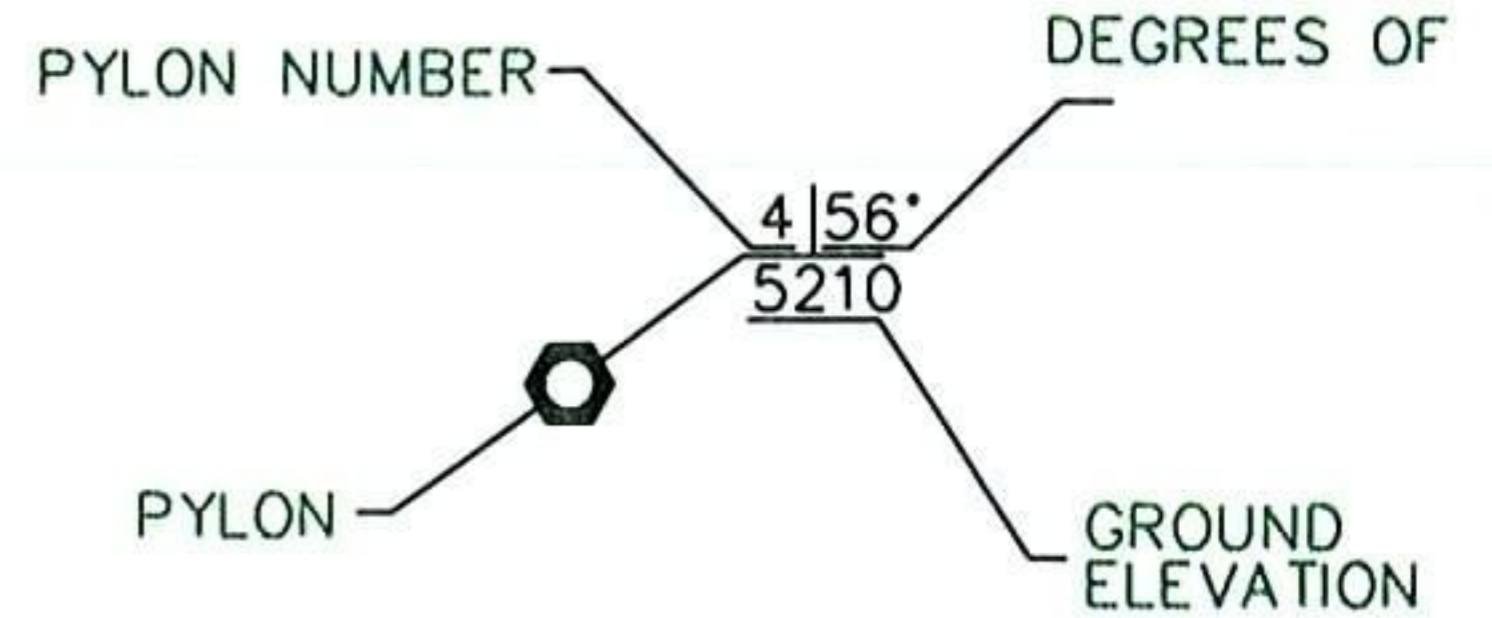

SUPER SPORT CLASS OPTIMUM RACE PATH CRITERIA = 500 MPH @ 3.5 G's

LEGEND

SPORT COURSE

**SUPER
SPORT COURSE
8.4333 Miles**

START LAP = 7.9581 MI.

DATED 9/14/09 TJC/MEG
airrace 2008 super sport.dwg