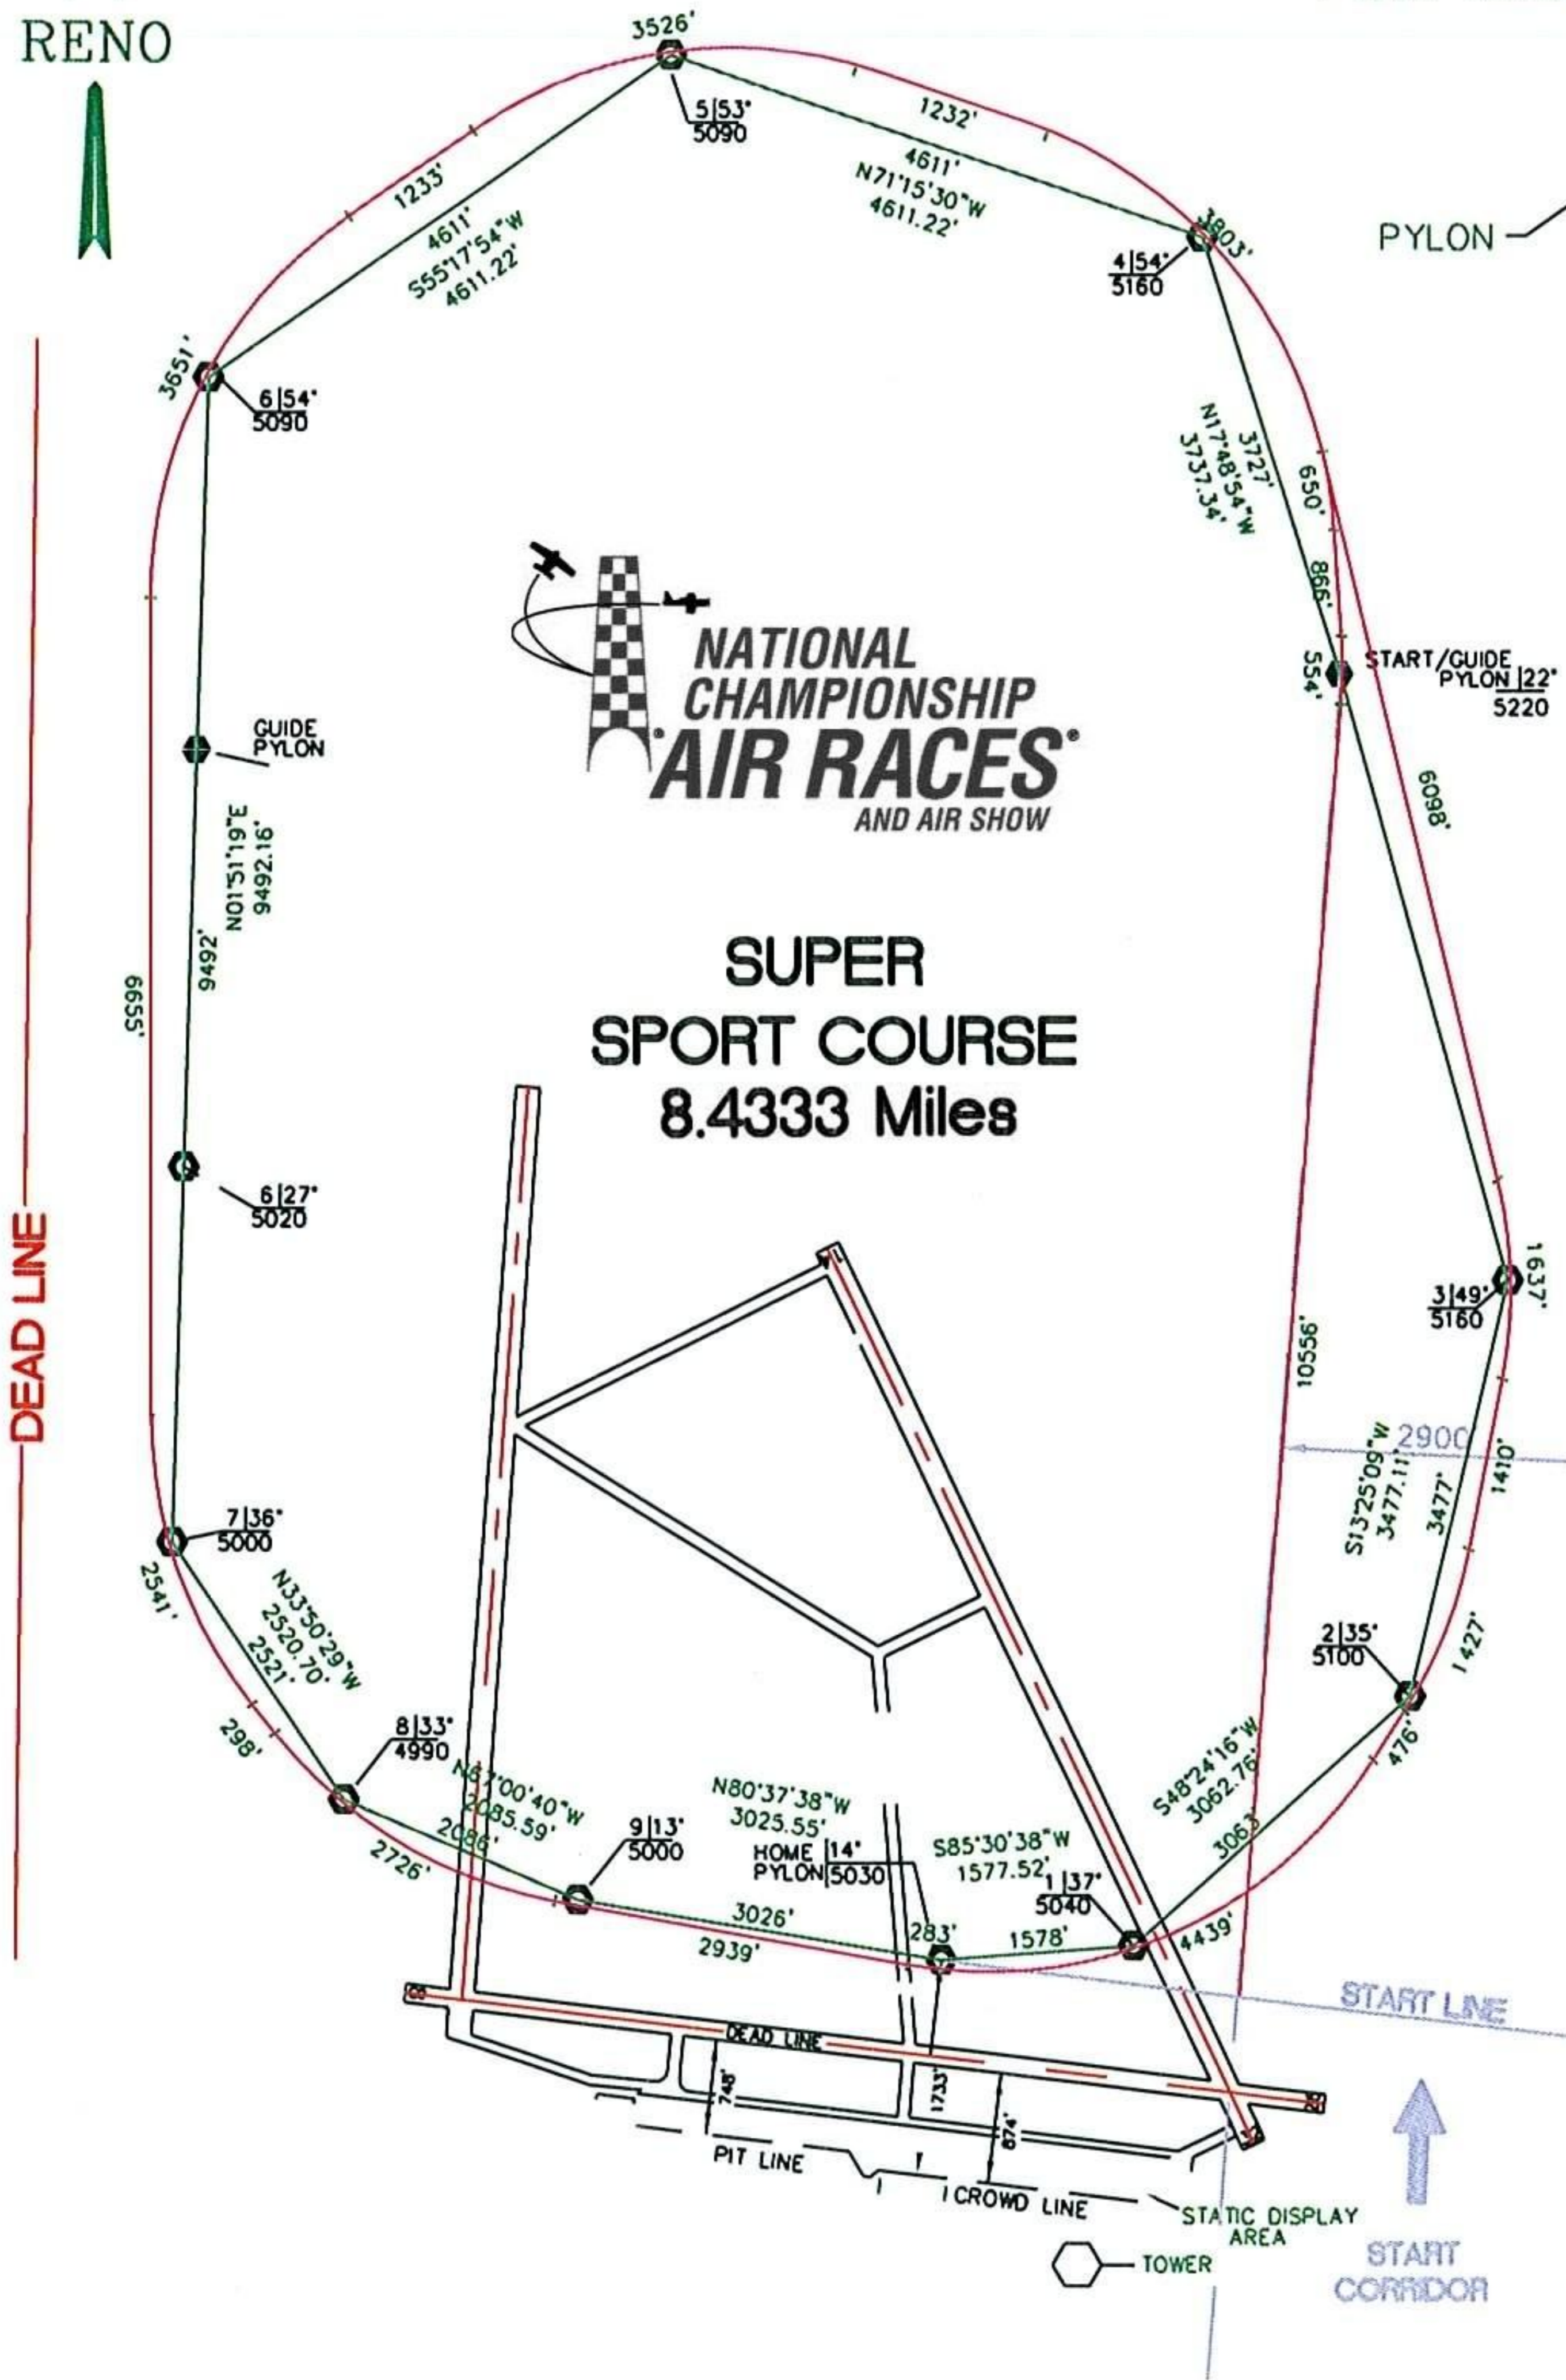

SUPER SPORT CLASS OPTIMUM RACE PATH CRITERIA = 500 MPH @ 3.5 G's

LEGEND

SPORT COURSE

**SUPER
SPORT COURSE
8.4333 Miles**

START LAP = 7.9581 MI.

DATED 9/14/09 TJC/MEG
airrace 2008 super sport.dwg