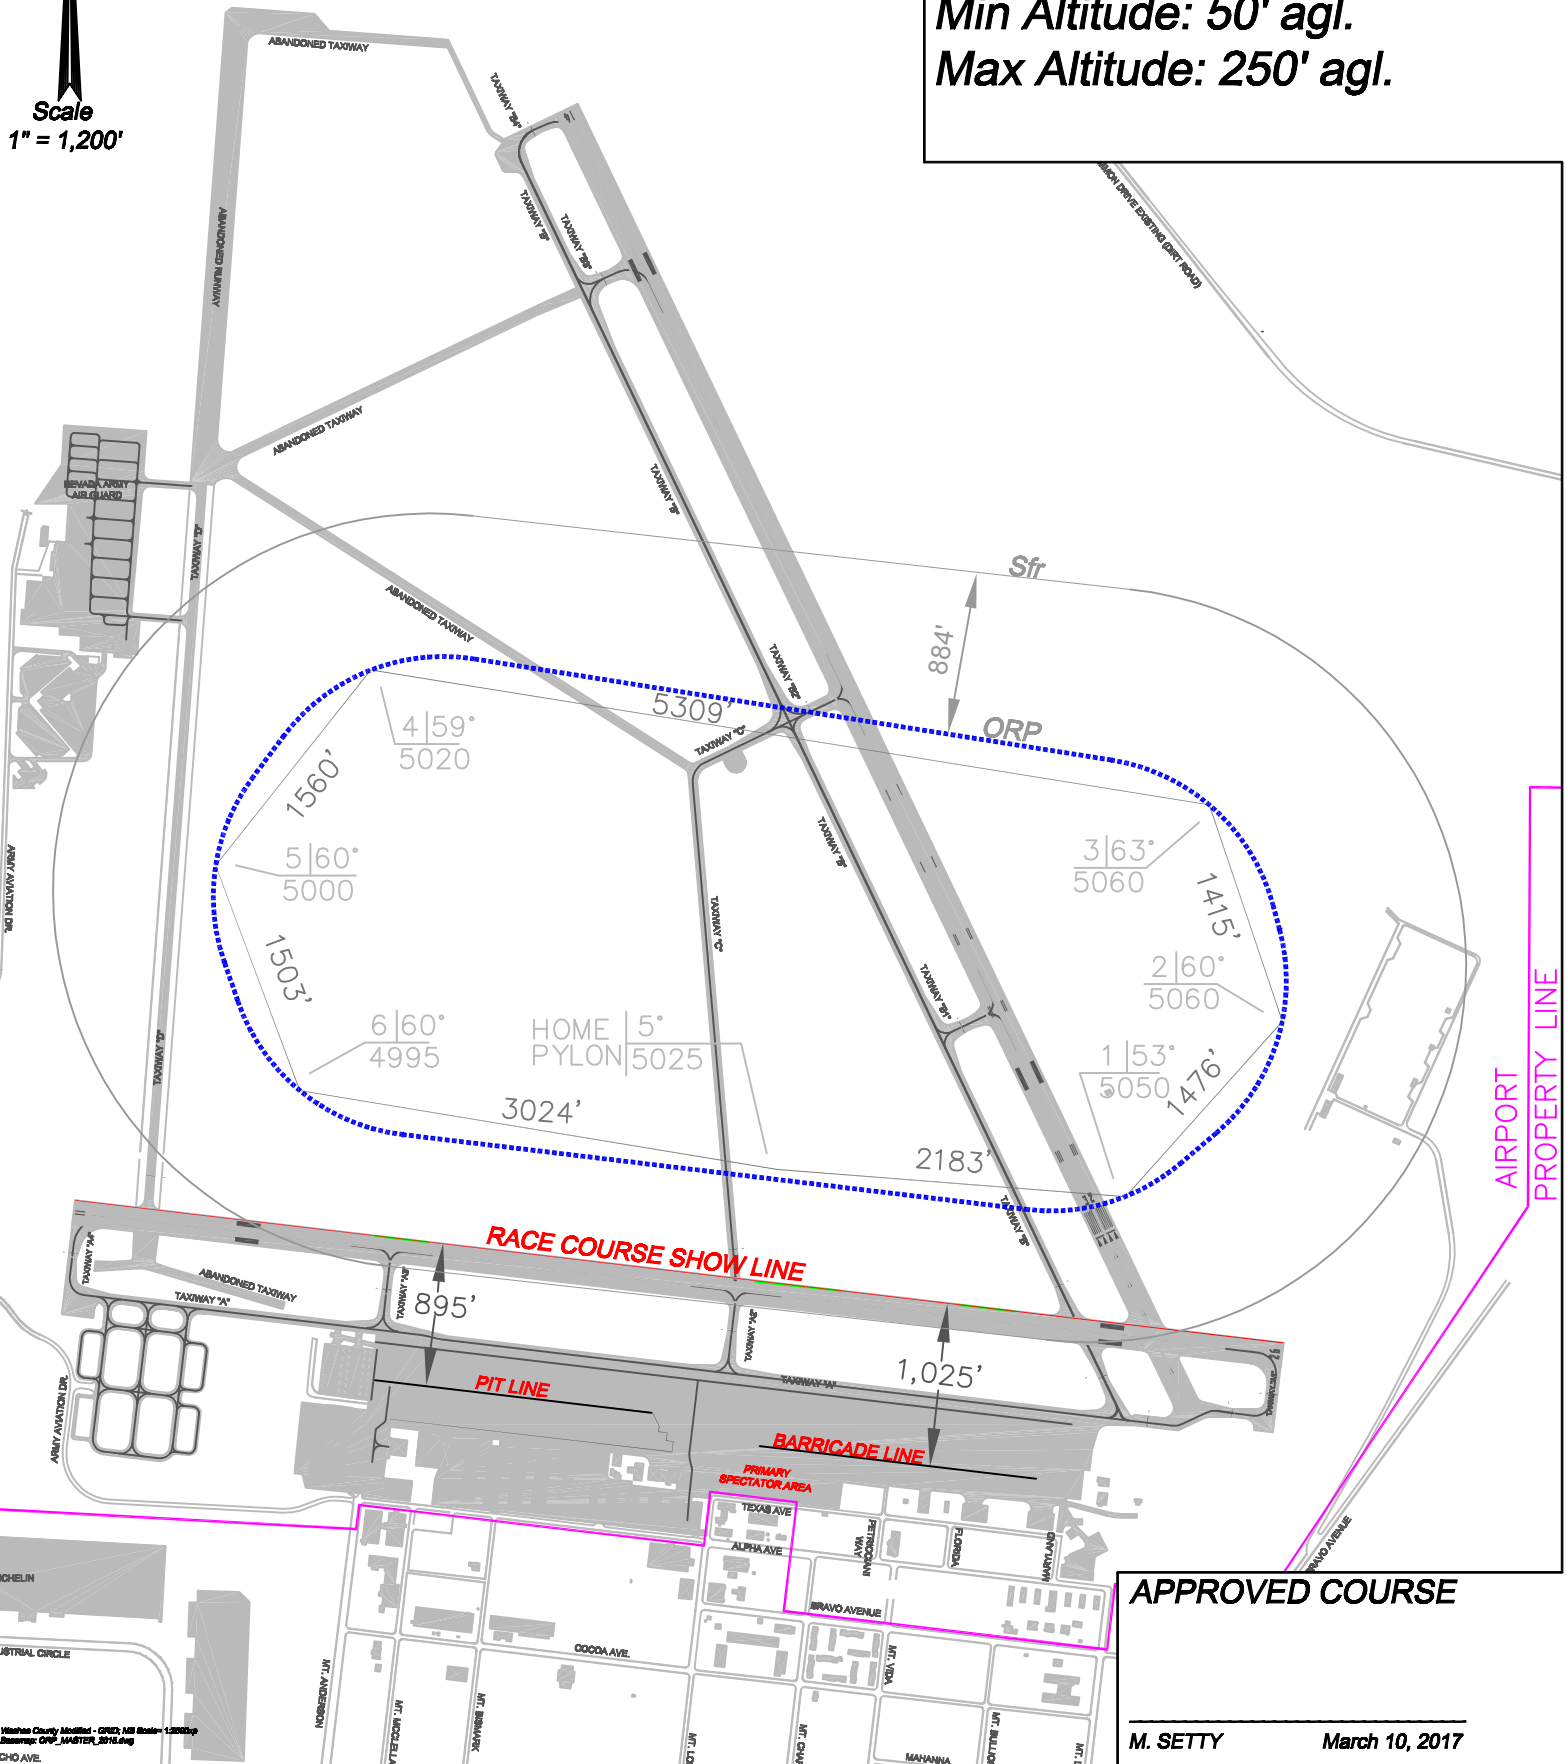

FORMULA ONE

Speed: 250 mph

G Force: 3.0

Lap Distance: 3.1193 miles

Min Altitude: 50' agl.

Max Altitude: 250' agl.

M. SETTY March 10, 2017

NCAR CLASS RACE COURSES

STERILE AREA

RENO

Scale
1" = 2,000'

OUTER COURSE
JET, UNLIMITED, SPORT
GOLD, & START LAP

STERILE AREA

MIDDLE COURSE
SPORT

	SPEED (MPH)	FORCE (g's)	ALTITUDE		LAP (minutes)
			min (feet - avg.)	max	
FORMULA ONE	250	3.0	50	250	3.1193
BIPLANE	275	3.0	50	250	3.1193
T6	250	3.0	50	250	4.8257
SPORT MEDALLION	275	3.0	50	250	4.8257
SPORT	375	3.0	50	250	7.7757
SPORT GOLD	425	4.0	50	250	7.9107
SPORT SLALOM	275	3.0	50	250	N=5,207" S=5,309"
UNLIMITED BRONZE	350	4.0	50	400	7.9107
UNLIMITED SILVER	425	4.0	50	325	7.9107
UNLIMITED GOLD	500	4.0	50	250	7.9107
JET	825	5.0	50	250	7.9107

GUIDE

T6
SPORT MEDALLION

BIPLANE

FORMULA ONE

HOME
PYLON

RACE COURSE SHOW LINE

RACE START

RACE COURSE SHOW LINE

PIT LINE